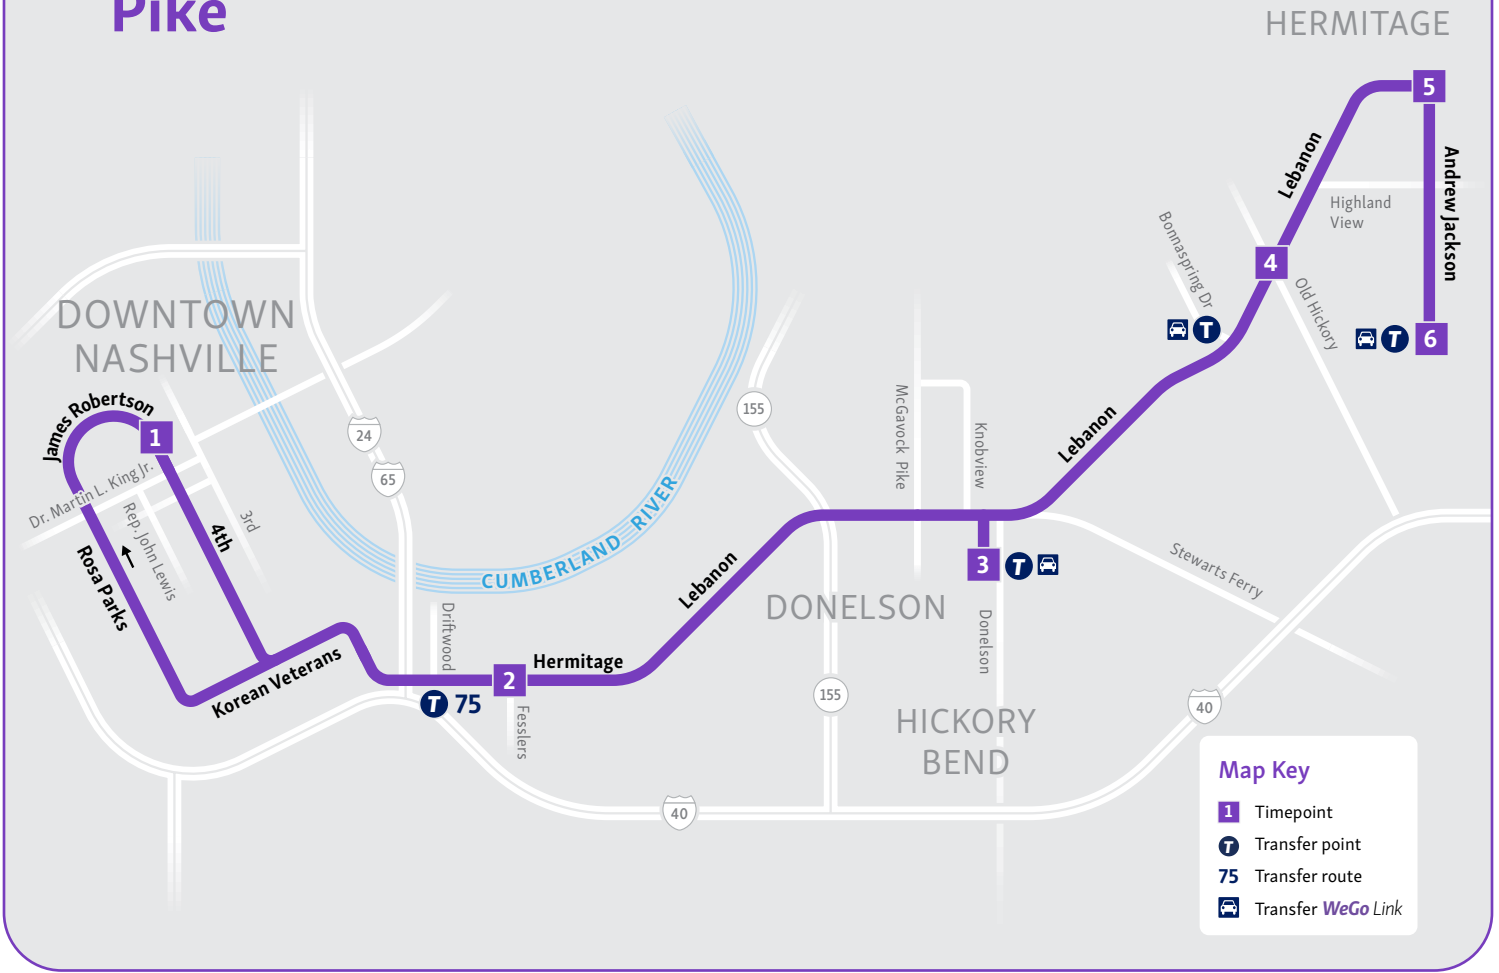

Service is available during WeGo bus service hours, and rides must begin or end at designated fixed-route stops and continue within the zone.

**How to:**

1. Download your reusable voucher at [t.uber.com/WeGoLink](http://t.uber.com/WeGoLink).
2. Schedule your ride to and from select stops with the Uber app.

## Lebanon Pike

### to Downtown

Hermitage Station	Walmart	Lebanon Pike & Old Hickory	Donelson Station	Lebanon Pike & Fesslers Lane	Central
6	5	4	3	2	1
4:49	4:55	4:59	5:08	5:19	5:35
5:19	5:25	5:29	5:38	5:49	6:05
5:39	5:45	5:49	5:58	6:09	6:25
5:59	6:05	6:09	6:18	6:29	6:45
6:18	6:24	6:28	6:37	6:49	7:05
6:43	6:49	6:53	7:02	7:14	7:30
7:04	7:10	7:15	7:25	7:39	7:55
7:54	8:00	8:05	8:15	8:29	8:45
8:54	9:00	9:05	9:15	9:29	9:45
9:55	10:01	10:06	10:16	10:29	10:45
10:54	11:00	11:05	11:15	11:28	11:45
11:54	<b>12:00</b>	<b>12:05</b>	<b>12:15</b>	<b>12:28</b>	<b>12:45</b>
12:53	12:59	1:04	1:14	1:27	1:45
1:42	1:48	1:53	2:03	2:16	2:35
2:02	2:08	2:13	2:23	2:36	2:55
2:21	2:27	2:32	2:42	2:55	3:15
2:46	2:52	2:57	3:07	3:20	3:40
3:06	3:12	3:17	3:27	3:40	4:00
3:29	3:35	3:40	3:50	4:03	4:25
3:49	3:55	4:00	4:10	4:23	4:45
4:09	4:15	4:20	4:30	4:43	5:05
4:30	4:36	4:41	4:51	5:04	5:25
4:52	4:58	5:03	5:13	5:25	5:45
5:13	5:19	5:24	5:34	5:46	6:05
6:19	6:24	6:29	6:38	6:49	7:05
7:19	7:24	7:29	7:38	7:49	8:05
8:21	8:26	8:30	8:38	8:49	9:05
9:21	9:26	9:30	9:38	9:49	10:05
10:22	10:27	10:31	10:39	10:49	11:05

This bus continues to Old Hickory and Central Pike.