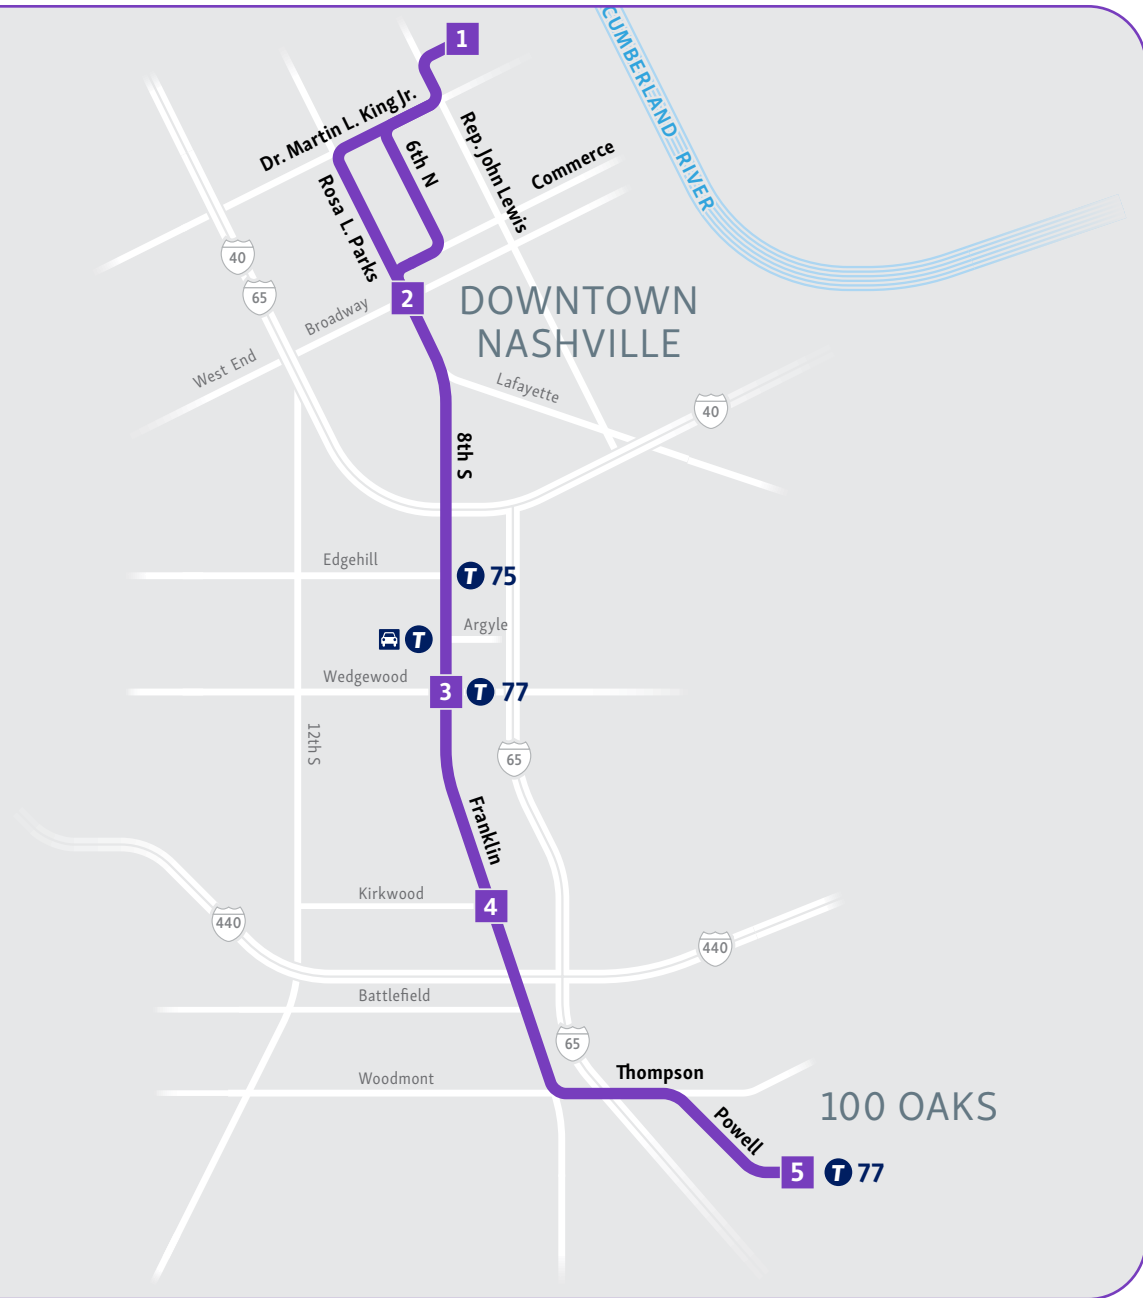

8th Avenue South

Map Key

- 1 Timepoint
- T Transfer point
- 75 Transfer route
- 🚗 Transfer *WeGo Link*

Weekdays to Downtown

100 Oaks	Franklin & Kirkwood	8th & Wedgewood	Hume-Fogg Magnet School	Central
5	4	3	2	1
5:12	5:16	5:20	5:27	5:34
5:42	5:46	5:50	5:57	6:04
6:07	6:11	6:15	6:22	6:29
6:29	6:34	6:38	6:46	6:54
6:54	6:59	7:03	7:11	7:19
7:19	7:24	7:28	7:36	7:44
7:44	7:49	7:53	8:01	8:09
8:09	8:14	8:18	8:26	8:34
8:34	8:39	8:43	8:51	8:59
8:58	9:04	9:08	9:16	9:24
9:23	9:29	9:33	9:41	9:49
9:48	9:54	9:58	10:06	10:14
10:13	10:19	10:23	10:31	10:39
10:38	10:44	10:48	10:56	11:04
11:03	11:09	11:13	11:21	11:29
11:28	11:34	11:38	11:46	11:54
11:51	11:58	12:03	12:11	12:19
12:16	12:23	12:28	12:36	12:44
12:41	12:48	12:53	1:01	1:09
1:06	1:13	1:18	1:26	1:34
1:31	1:38	1:43	1:51	1:59
2:00	2:07	2:12	2:21	2:29
2:30	2:37	2:42	2:51	2:59
3:00	3:06	3:11	3:21	3:29
3:29	3:36	3:41	3:51	3:59
3:59	4:06	4:11	4:21	4:29
4:29	4:36	4:41	4:51	4:59
4:59	5:06	5:11	5:21	5:29
5:35	5:42	5:47	5:56	6:04
6:18	6:24	6:29	6:36	6:44
7:00	7:05	7:09	7:16	7:24
7:45	7:50	7:54	8:00	8:08
8:45	8:50	8:54	9:00	9:08
9:45	9:50	9:54	10:00	10:08
10:45	10:50	10:54	11:00	11:08