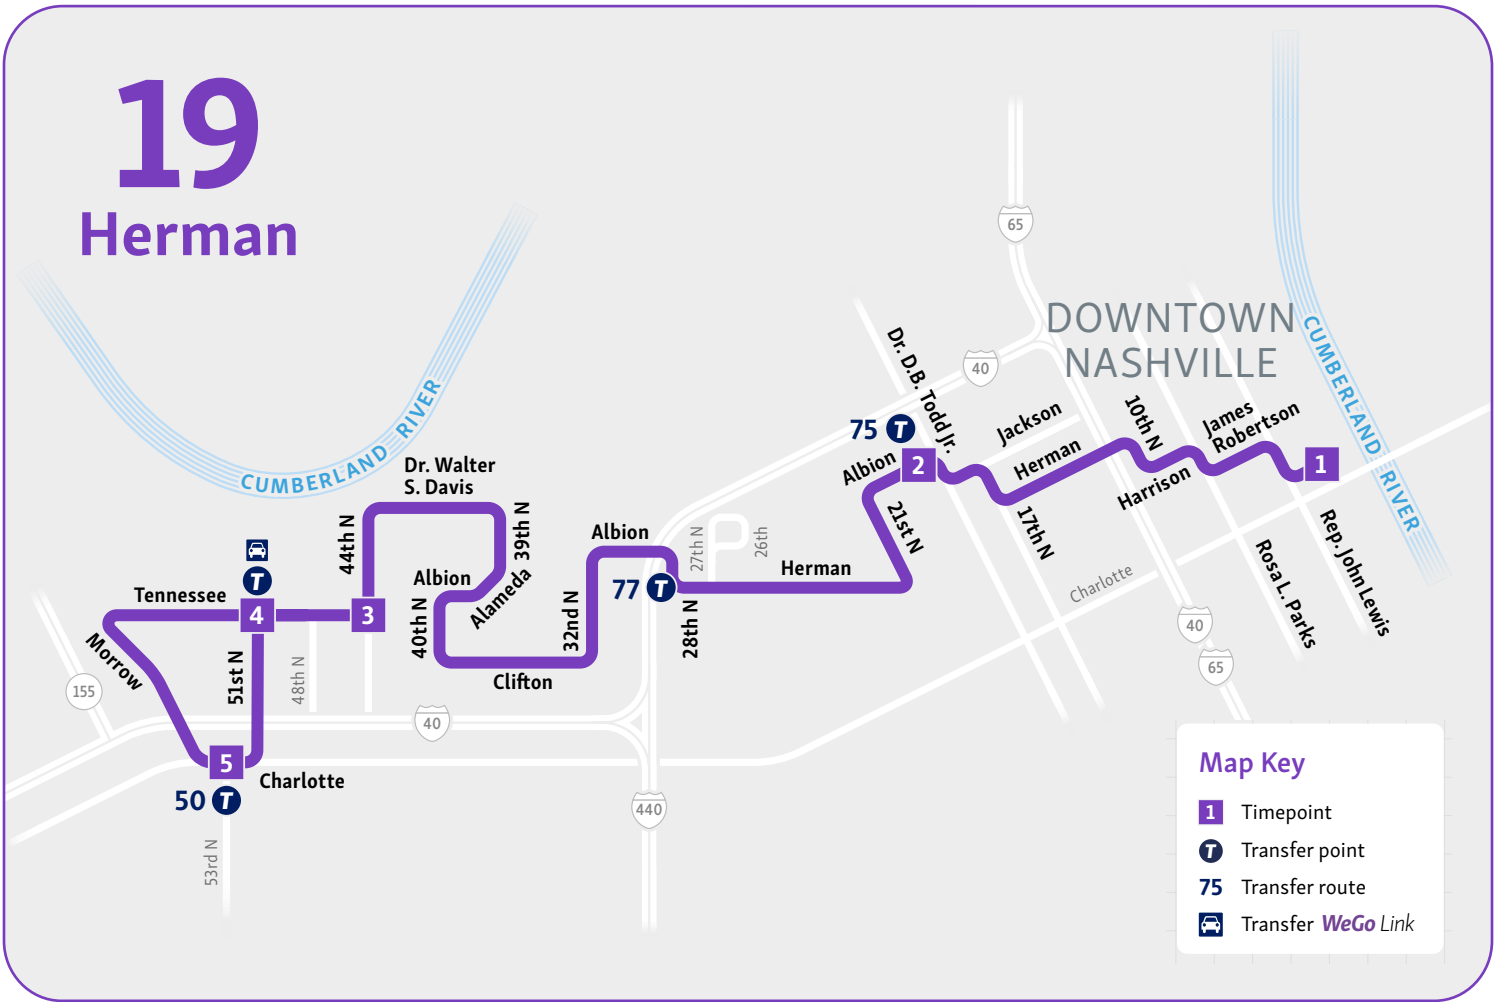

19 Herman

Weekdays to Downtown

Tennessee & 51st	44th & Albion	Metro General Hospital	Central
4	3	2	1
4:43	4:45	4:58	5:10
5:08	5:10	5:23	5:35
5:38	5:40	5:53	6:05
5:58	6:00	6:13	6:25
6:18	6:20	6:33	6:45
6:38	6:40	6:53	7:05
6:58	7:00	7:13	7:25
7:18	7:20	7:33	7:45
7:38	7:40	7:53	8:05
7:58	8:00	8:13	8:25
8:13	8:15	8:28	8:40
8:38	8:40	8:53	9:05
9:08	9:10	9:23	9:35
9:38	9:40	9:53	10:05
10:08	10:10	10:23	10:35
10:38	10:40	10:53	11:05
11:08	11:10	11:23	11:35
11:38	11:40	11:53	12:05
12:08	12:10	12:23	12:35
12:38	12:40	12:53	1:05
1:08	1:10	1:23	1:35
1:38	1:40	1:53	2:05
2:07	2:09	2:23	2:35
2:37	2:39	2:53	3:05
2:57	2:59	3:13	3:25
3:18	3:20	3:33	3:45
3:38	3:40	3:53	4:05
3:58	4:00	4:13	4:25
4:18	4:20	4:33	4:45
4:38	4:40	4:53	5:05
4:58	5:00	5:13	5:25
5:19	5:21	5:34	5:45
5:40	5:42	5:54	6:05
6:20	6:22	6:34	6:45
7:00	7:02	7:14	7:25
7:40	7:42	7:54	8:05
8:20	8:22	8:34	8:45
9:02	9:04	9:15	9:25
9:42	9:44	9:55	10:05
10:49	10:51	11:02	11:12