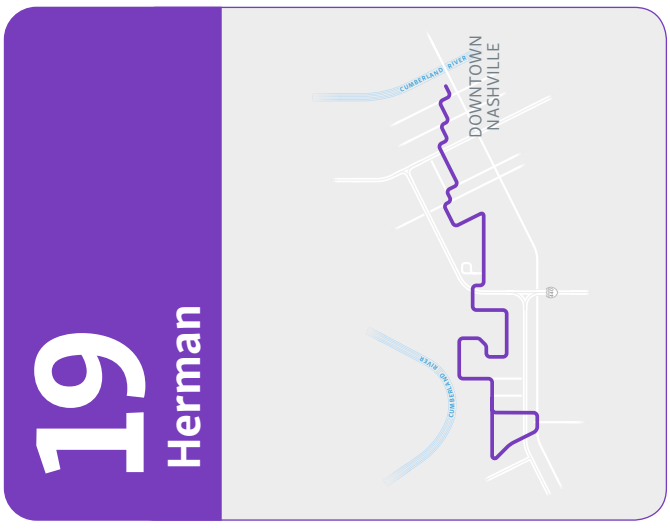

This bus operates on Saturdays and the MLK Jr. Holiday only.
Bold times denote p.m. hours.

Weekends & Holidays from Downtown

Central Bay 4	Metro General Hospital	44th & Albion	Tennessee & 51st	Charlotte & 53rd	Tennessee & 51st
1	2	3	4	5	4
5:15	5:23	5:35	5:36	5:41	5:43
6:15	6:23	6:35	6:36	6:41	6:46
6:55	7:03	7:15	7:16	7:21	7:26
7:35	7:43	7:55	7:56	8:01	8:06
8:15	8:23	8:35	8:36	8:41	8:46
8:55	9:03	9:15	9:16	9:21	9:26
9:35	9:43	9:55	9:56	10:01	10:06
10:15	10:23	10:35	10:36	10:41	10:46
10:55	11:03	11:15	11:16	11:21	11:26
11:35	11:43	11:55	11:57	12:02	12:07
12:15	12:23	12:36	12:37	12:42	12:47
12:55	1:04	1:17	1:19	1:24	1:29
1:35	1:44	1:57	1:59	2:04	2:09
2:15	2:24	2:37	2:39	2:44	2:49
2:55	3:04	3:17	3:19	3:24	3:29
3:35	3:44	3:57	3:59	4:04	4:09
4:15	4:24	4:37	4:39	4:44	4:49
4:55	5:04	5:17	5:19	5:24	5:29
5:35	5:44	5:57	5:59	6:04	6:09
6:15	6:24	6:37	6:39	6:44	6:49
6:55	7:04	7:17	7:19	7:24	7:29
7:35	7:44	7:57	7:59	8:04	8:09
8:15	8:24	8:37	8:39	8:44	8:49
8:55	9:03	9:15	9:17	9:22	9:27
9:35	9:43	9:55	9:57	10:02	10:04
10:15	10:23	10:35	10:37	10:42	10:44
11:15	11:23	11:35	11:37	11:42	11:44

This bus operates on Saturdays and the MLK Jr. Holiday only.

For More Information

Customer Care
615-862-5950
6:30 a.m. to 8:00 p.m. – Monday-Friday
8:00 a.m. to 5:00 p.m. – Saturday
10:30 a.m. to 2:30 p.m. – Sunday

Elizabeth Duff Transit Center at WeGo Central
400 Dr. Martin L. King Jr. Blvd.
4:45 a.m. to 1:15 a.m. – Monday-Saturday
5:45 a.m. to 11:15 p.m. – Sundays and holidays

Administrative Offices
615-862-5969
430 Myatt Drive
8:00 a.m. to 4:30 p.m. – Monday-Friday
Closed weekends and holidays

Stay Connected

- WeGoTransit
- @WeGoTransit
- @WeGoTransit
- WeGoTransit.com
- WeGoTransit.com/ride/alerts
- customer.comments@nashville.gov

ADA

WeGo Public Transit makes reasonable accommodations in order for individuals with disabilities to fully use transit services. All requests should be made in advance by filling out and submitting a Reasonable Accommodation Request form. For more information on Reasonable Accommodations, visit WeGoTransit.com.

Title VI

Title VI of the Civil Rights Act of 1964 states that "No Person in the United States shall, on the ground of race, color, or national origin, be excluded from participation in, be denied the benefits of, or be subjected to discrimination under any program or activity receiving Federal financial assistance." For more information on Title VI, visit WeGoTransit.com.

Local Fares

- 2-Hour Pass $2.00
- 2-Hour Discounted Pass* $1.00

Stored Value - Best Value

- Pay no more than $4 in a single day
- Pay no more than $65 in a calendar month

Children age 4 and younger ride free.
*Youth, seniors, persons with disabilities, and Medicare cardholders may be eligible for discounted fares and passes. Apply at WeGo Central.

QuickTicket is WeGo's fare payment system, available as a reloadable card or the QuickTicket by WeGo app. Exact cash is also accepted on the bus. However, no change, charge cards, transfers, or on-bus passes will be given.

For more information on QuickTicket, visit QuickTicketTN.com