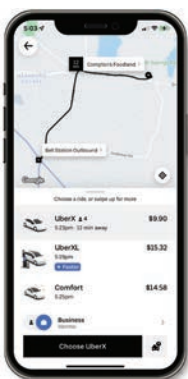

WeGo Link | Brick Church

Through a partnership with Uber, we have an even easier way to get where you need to go.

Whether you're going out or getting home, you can get an Uber to and from select stops for just a couple of bucks, depending on your trip's eligibility and overall cost of your trip.

How to:

1 Download your reusable voucher at t.uber.com/WeGoLink.

2 Schedule your ride to and from select stops with the Uber app.

Brick Church Zone

Uber pick up or drop off is available at these stops only:

- Dickerson Walmart
- Dickerson Pike & Ewing Drive

To check if your destination is within a WeGo Link zone, view the interactive map at WeGoTransit.com.

Mobility Solutions is best for riders who need wheelchair accessibility, would like to use cash for their trip, or are 17 years old or younger. To schedule, call 615-844-3399.

For more info, visit bit.ly/WeGo-Link.

Brick Church Pike Zone

- Legend:**
-  Zone boundary
 -  Transfer location