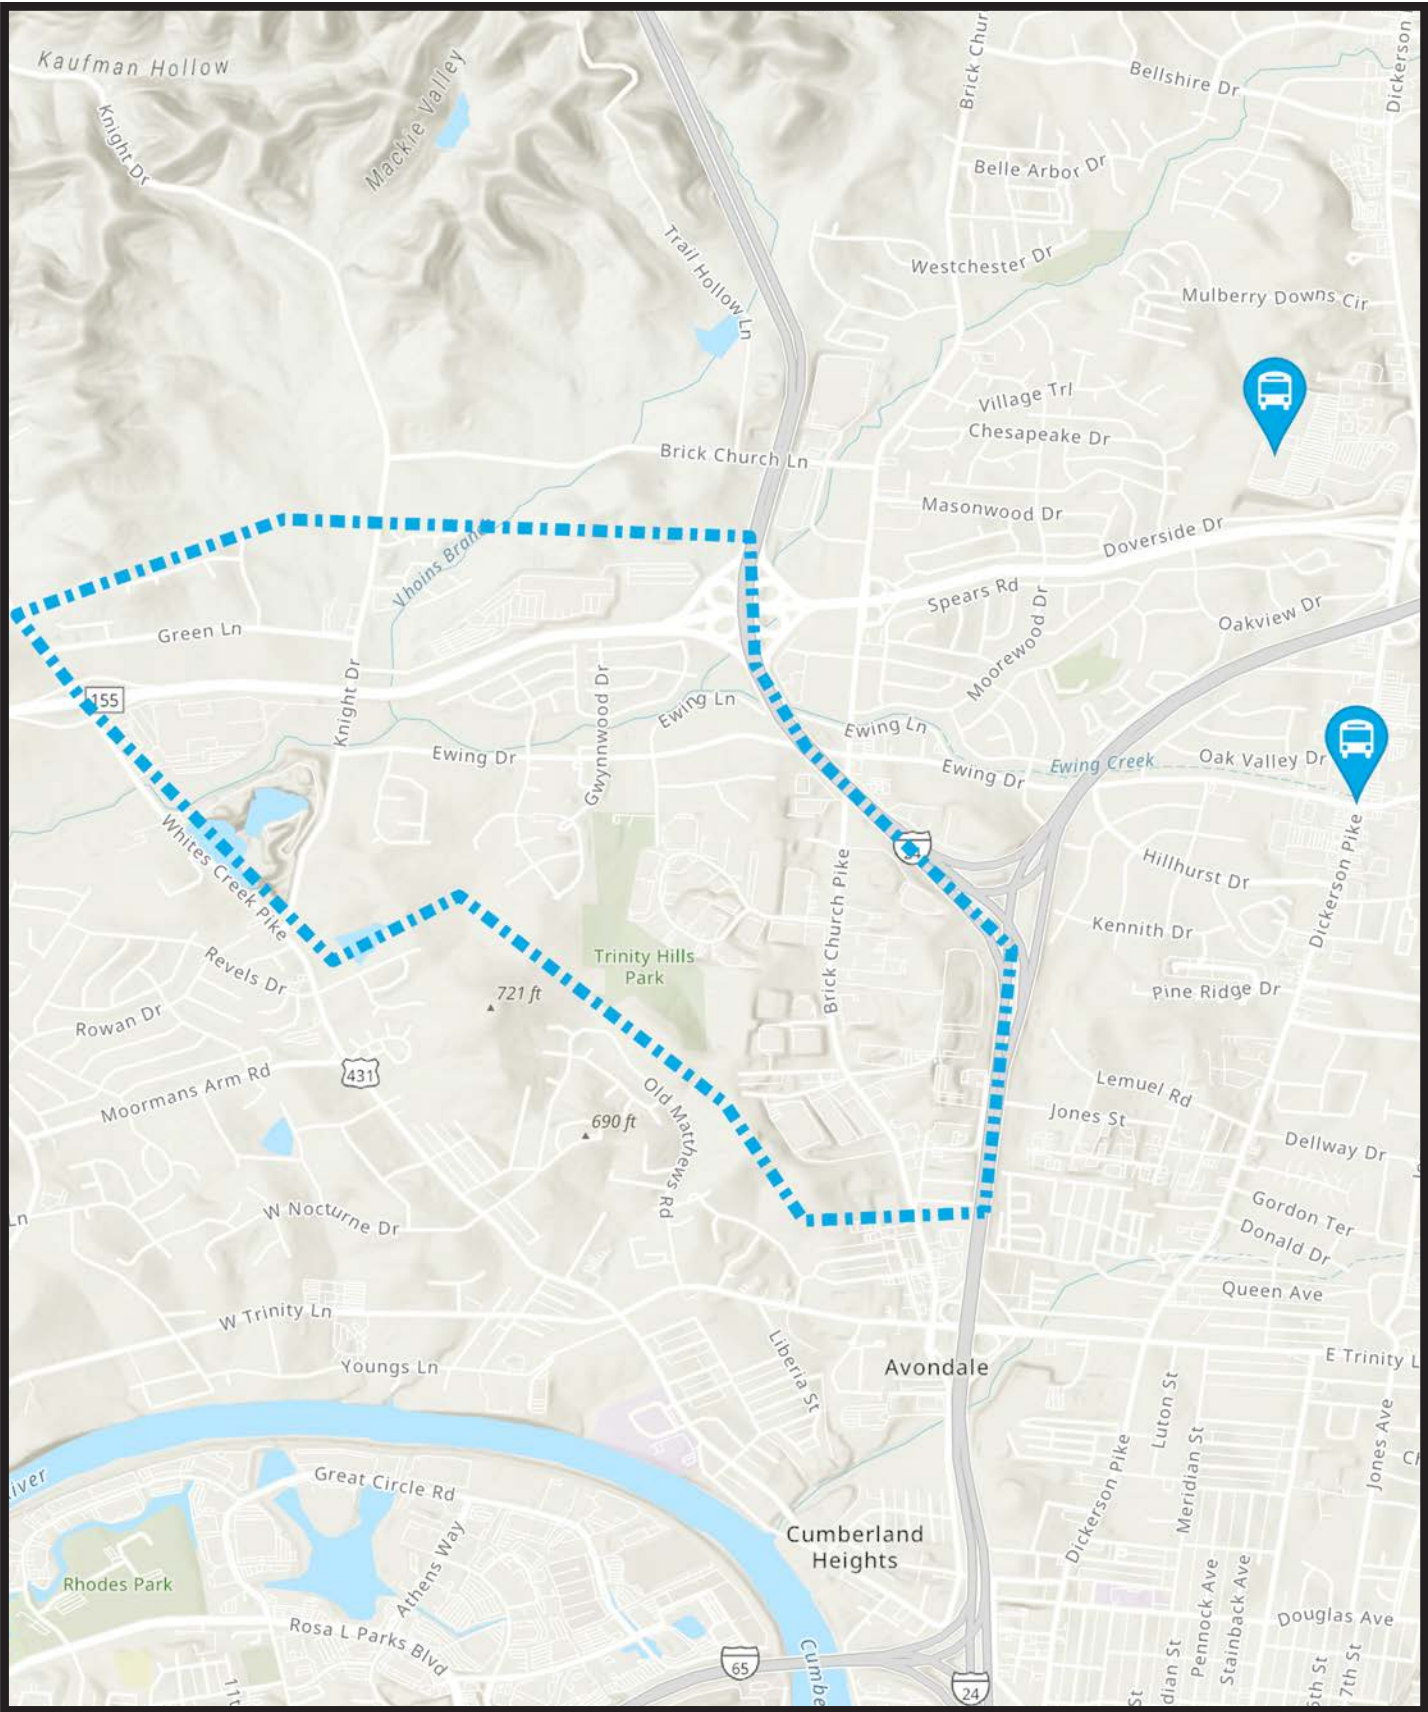

WeGo Link | Brick Church

Through a partnership with Uber, we have an even easier way to get where you need to go.

Whether you're going out or getting home, you can get an Uber to and from select stops for just a couple of bucks, depending on your trip's eligibility and overall cost of your trip.

How to:

1 Download your reusable voucher at t.uber.com/WeGoLink.

2 Schedule your ride to and from select stops with the Uber app.

Brick Church Zone

Uber pick up or drop off is available at these stops only:

- Dickerson Walmart
- Dickerson Pike & Ewing Drive

To check if your destination is within a WeGo Link zone, view the interactive map at WeGoTransit.com.

Mobility Solutions is best for riders who need wheelchair accessibility, would like to use cash for their trip, or are 17 years old or younger. To schedule, call 615-844-3399.

For more info, visit bit.ly/WeGo-Link.

Brick Church Pike Zone

- Legend:**
-  Zone boundary
 -  Transfer location