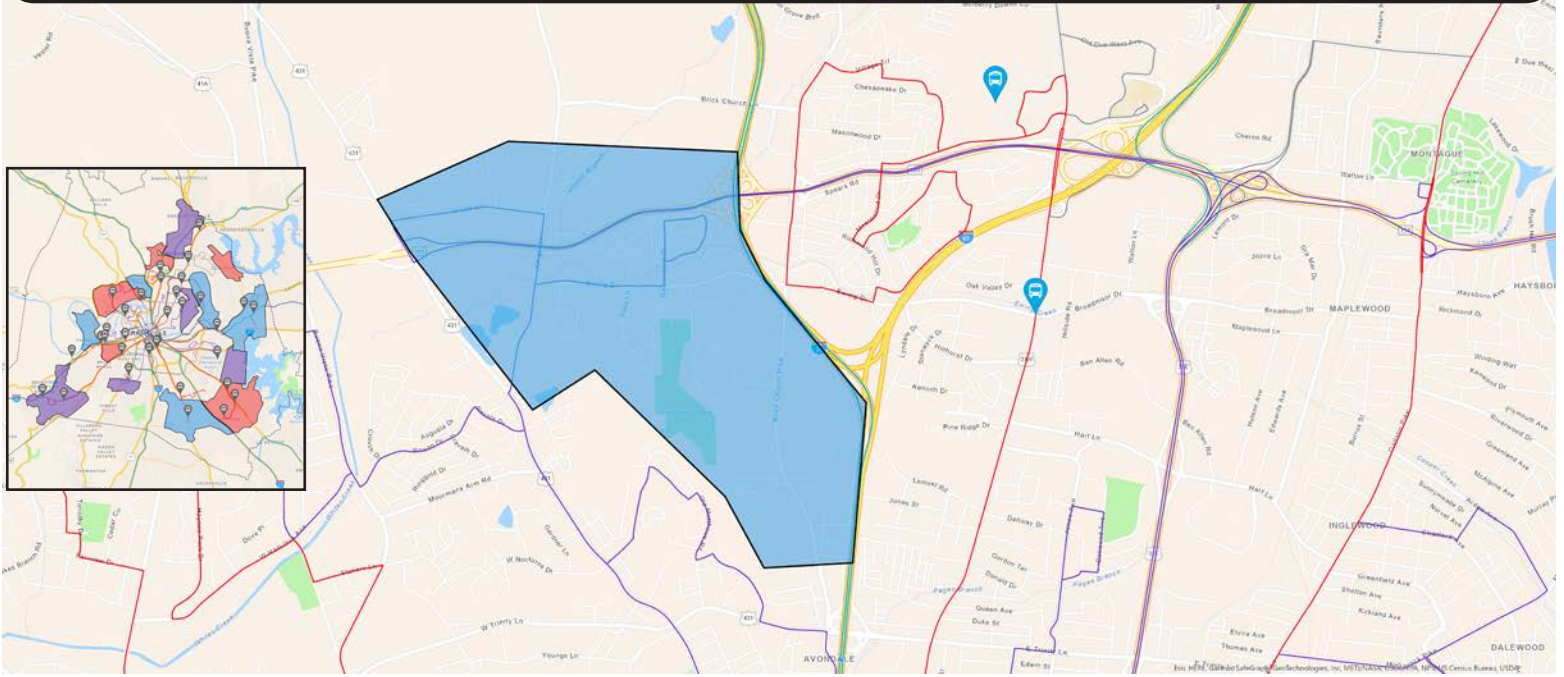

WeGo Link | Brick Church

Through a partnership with Uber, we have an even easier way to get where you need to go.

Whether you're going out or getting home, you can get an Uber to and from select stops for just a couple of bucks, depending on your trip's eligibility and overall cost of your trip.

How to:

1 Download your reusable voucher at t.uber.com/WeGoLink.

2 Schedule your ride to and from select stops with the Uber app.

Brick Church Zone

Uber pick up or drop off is available at these stops only:

- Dickerson Walmart
- Dickerson Pike & Ewing Drive

To check if your destination is within a WeGo Link zone, view the interactive map at WeGoTransit.com.

Mobility Solutions is best for riders who need wheelchair accessibility, would like to use cash for their trip, or are 17 years old or younger. To schedule, call 615-844-3399.

For more info, visit bit.ly/WeGo-Link.

Brick Church Pike Zone

- Legend:**
-  Zone boundary
 -  Transfer location